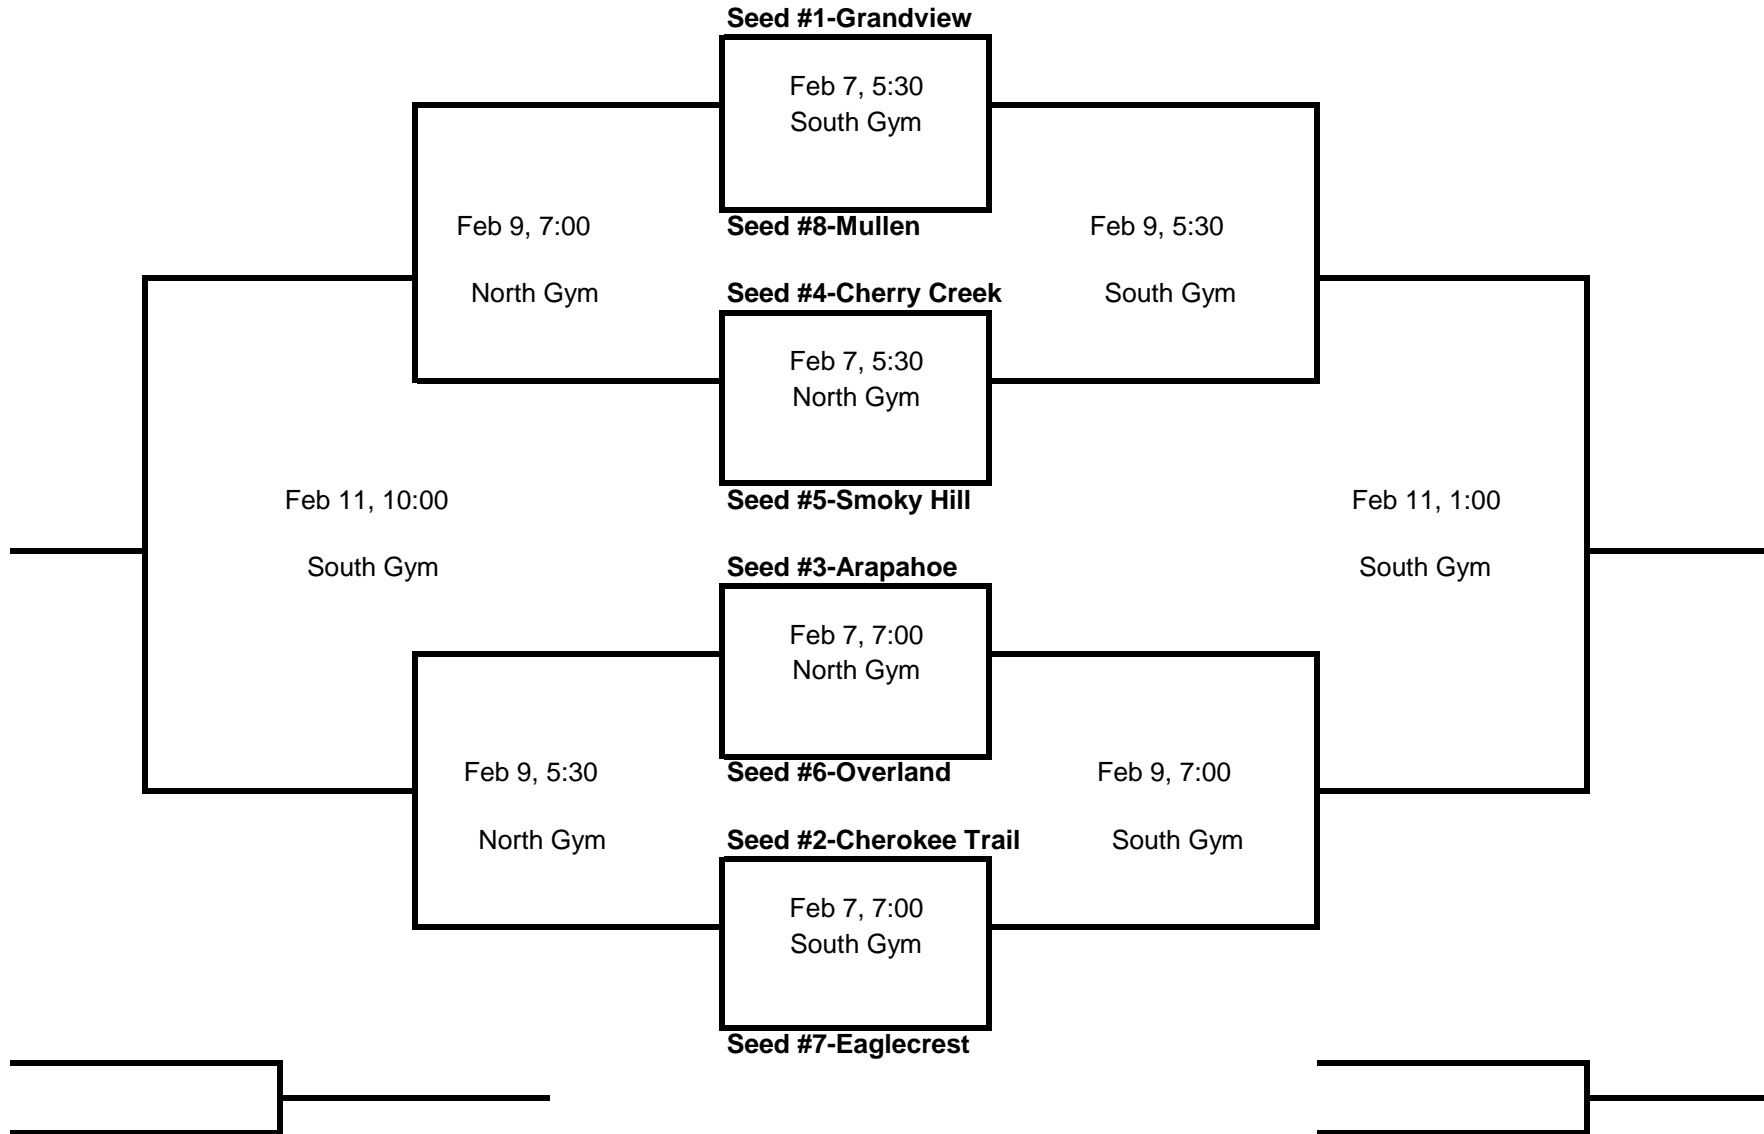

BOY'S SOPHOMORE CENTENNIAL LEAGUE BASKETBALL TOURNAMENT - 2012

* \$100 entry fee payable to Cherry Creek High School

* Top seeded team is the home team and wears white

Admission: Adults - \$2.00

Students: \$1.00

Senior Citizens: \$1.00

7th Place Game
Feb 11, 10:00 am, North Gym

3rd Place Game
Feb 11, 11:30 am, South Gym